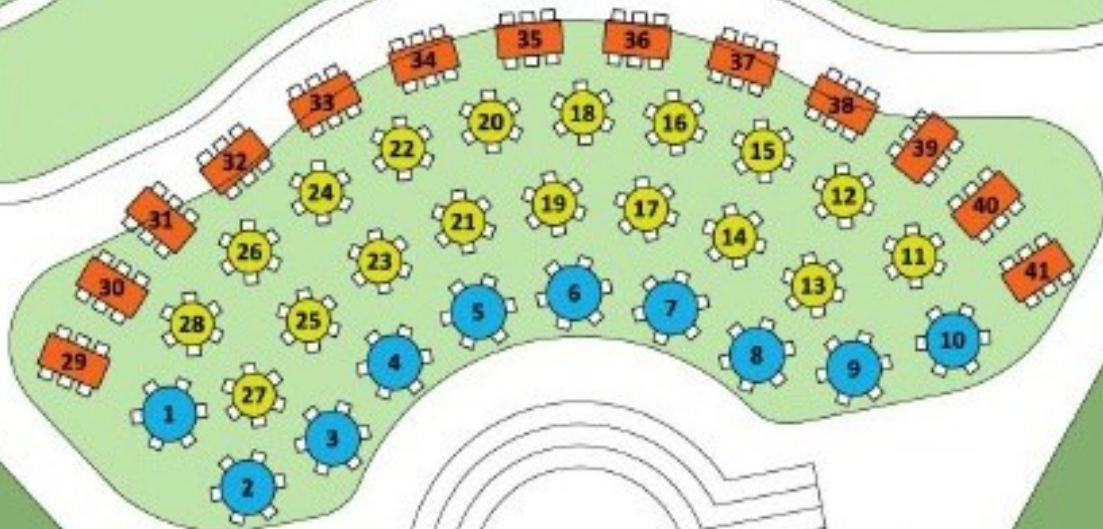

LEGEND

- 60" ROUND TABLE
- 48" ROUND TABLE
- 6' LONG TABLE

(ALL HAVE 6 CHAIRS)

GENERAL SEATING

ENTERTAINMENT

LEGEND

 48" ROUND TABLE

 30" HIGHBOY

(ALL HAVE 4 CHAIRS)

STAGE