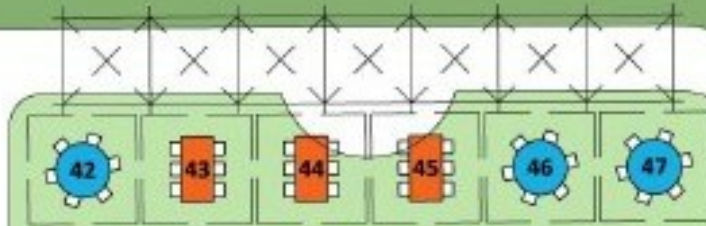

LEGEND

- 60" ROUND TABLE
- 48" ROUND TABLE
- 6' LONG TABLE

(ALL HAVE 6 CHAIRS)

GENERAL SEATING

ENTERTAINMENT

LEGEND

 48" ROUND TABLE

 30" HIGHBOY

(ALL HAVE 4 CHAIRS)

STAGE