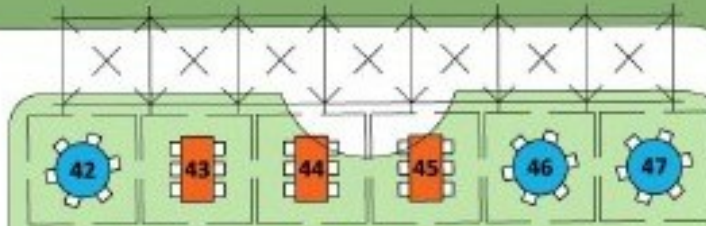

LEGEND

- 60" ROUND TABLE
- 48" ROUND TABLE
- 6' LONG TABLE

(ALL HAVE 6 CHAIRS)

GENERAL SEATING

ENTERTAINMENT

LEGEND

 48" ROUND TABLE

 30" HIGHBOY

(ALL HAVE 4 CHAIRS)