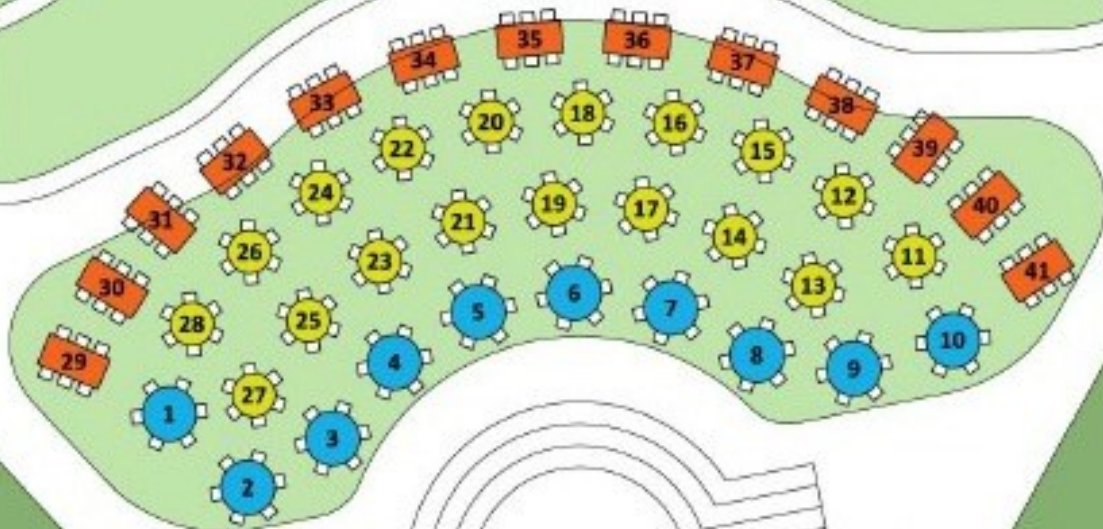

LEGEND

- 60" ROUND TABLE
- 48" ROUND TABLE
- 6' LONG TABLE

(ALL HAVE 6 CHAIRS)

GENERAL SEATING

ENTERTAINMENT

LEGEND

 48" ROUND TABLE

 30" HIGHBOY

(ALL HAVE 4 CHAIRS)