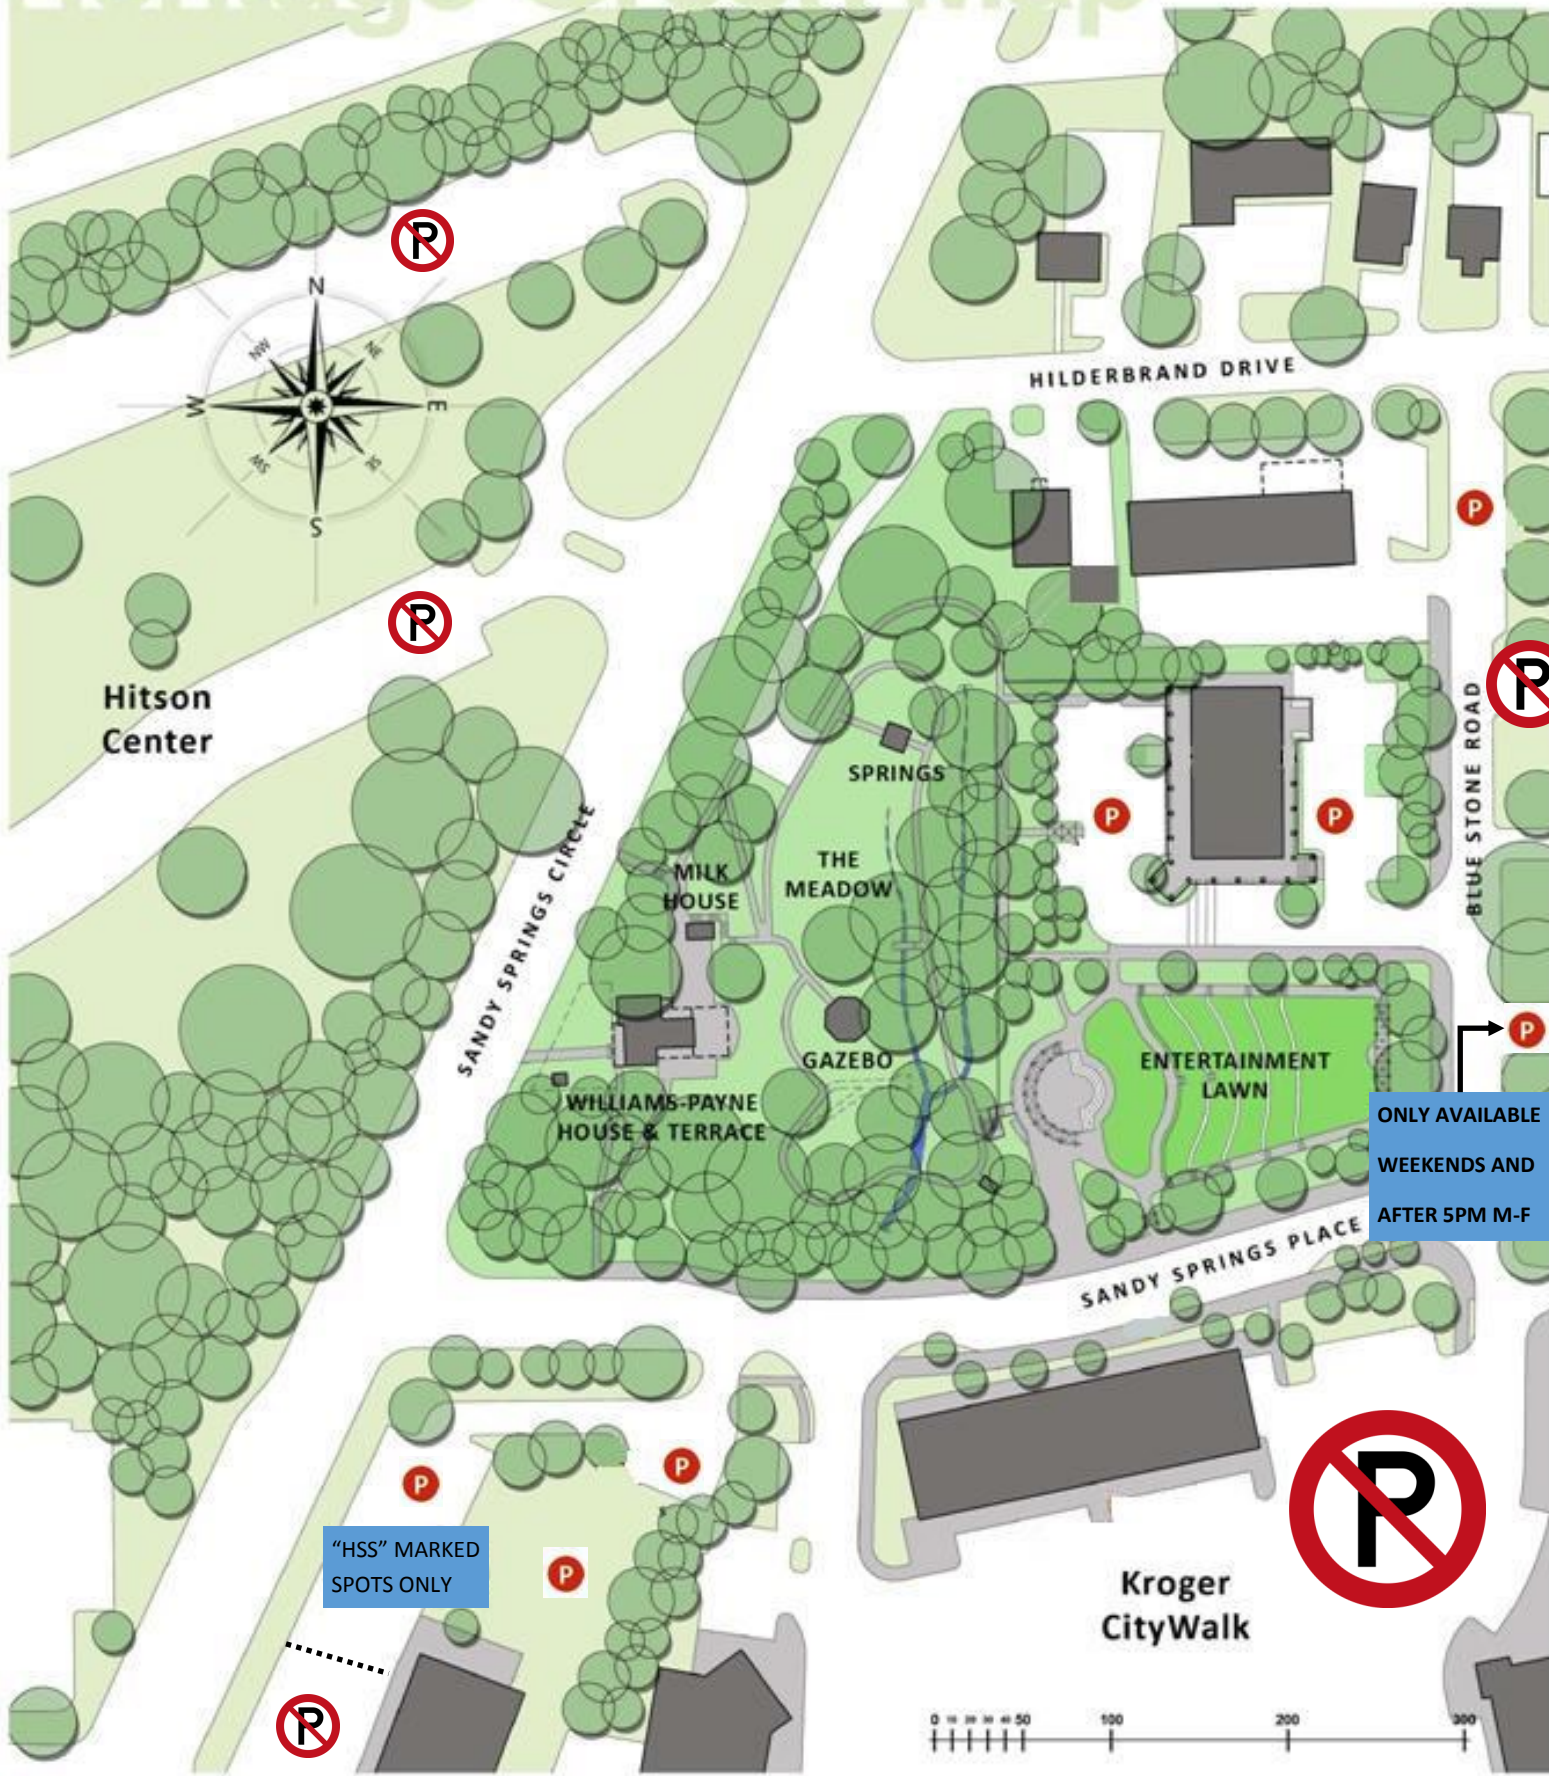

Heritage Green Map

ONLY AVAILABLE
WEEKENDS AND
AFTER 5PM M-F

"HSS" MARKED
SPOTS ONLY

 PRIMARY PARKING AREAS

 TOWAWAY ZONES