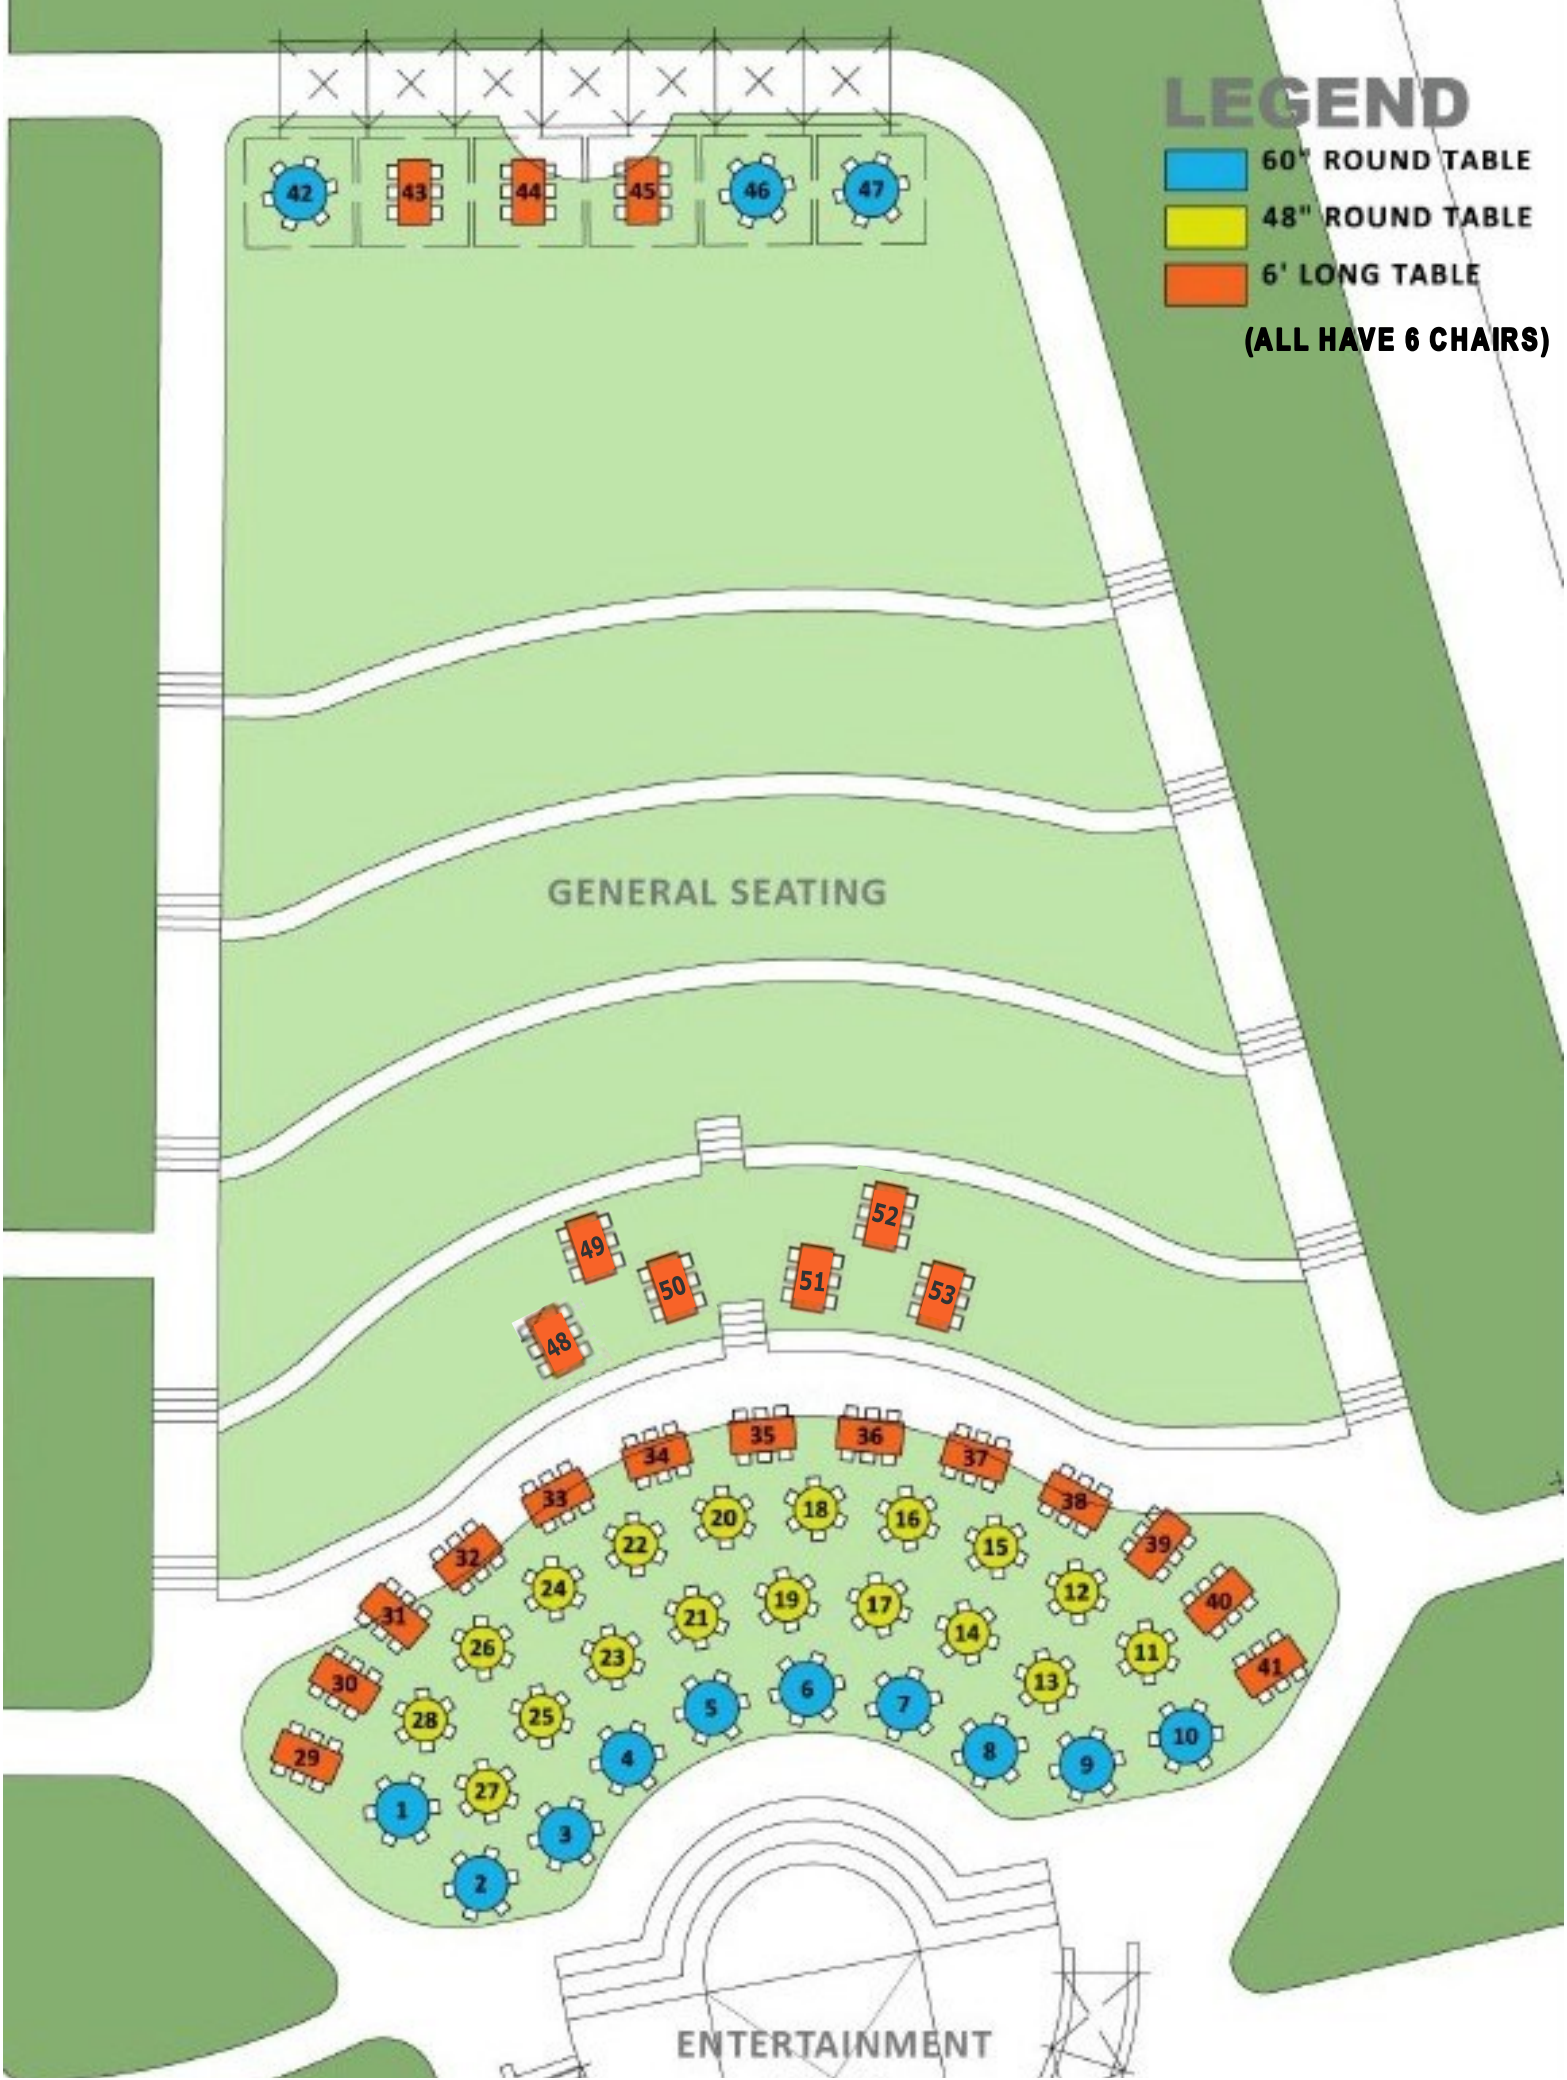

# LEGEND

- 60" ROUND TABLE
- 48" ROUND TABLE
- 6' LONG TABLE

(ALL HAVE 6 CHAIRS)

# LEGEND

 48" ROUND TABLE

 30" HIGHBOY

(ALL HAVE 4 CHAIRS)

**STAGE**

**STAIRS**